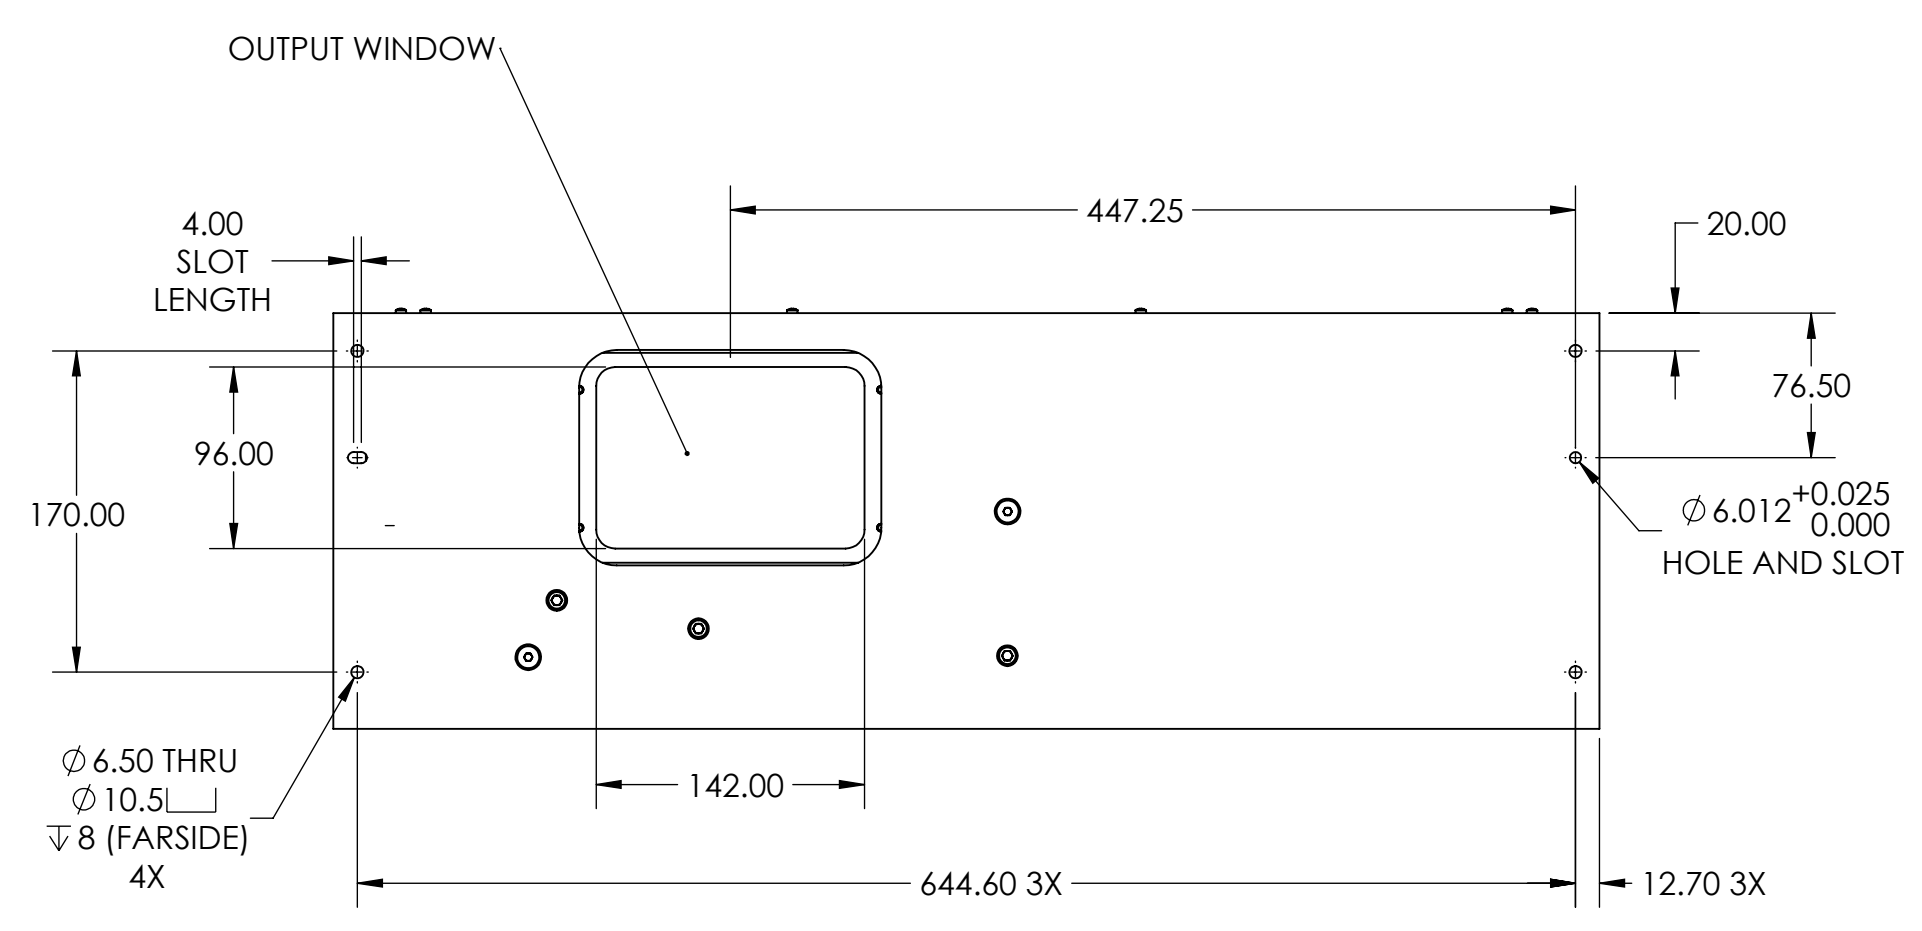

30mm Configuration

For Reference Only
Do NOT use for your design!

Contact CTI for the latest information on the product of your interest.

50mm Configuration

For Reference Only
Do NOT use for your design!

Contact CTI for the latest information on the product of your interest.