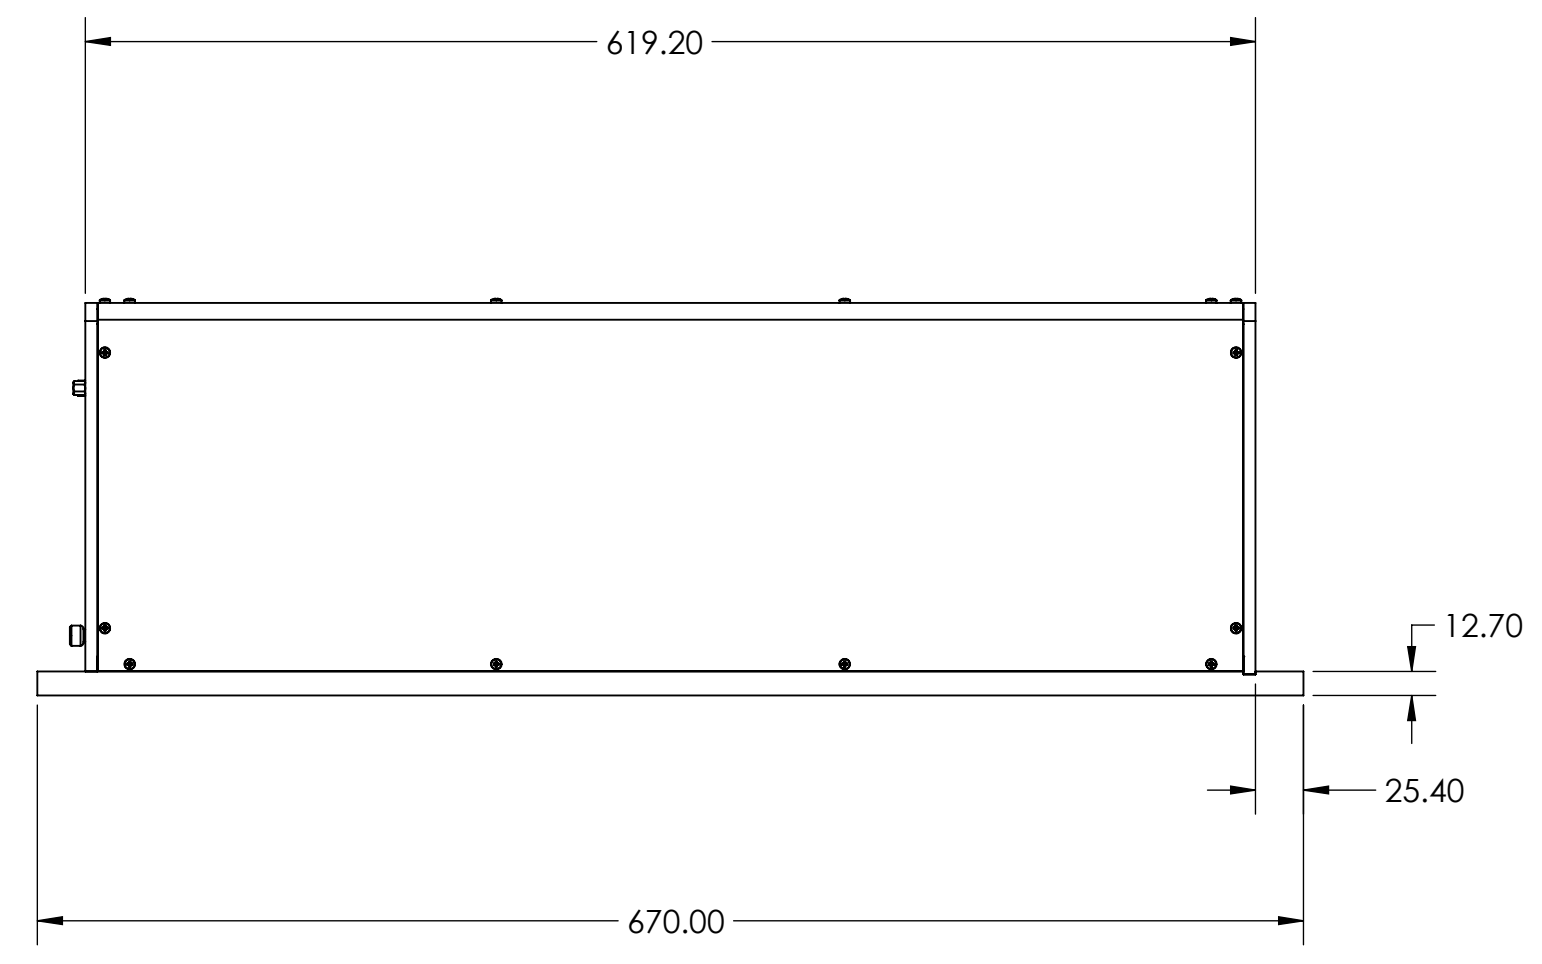

30mm Configuration

For Reference Only
Do NOT use for your design!

Contact CTI for the latest information on the product of your interest.

50mm Configuration

For Reference Only
Do NOT use for your design!

Contact CTI for the latest information on the product of your interest.