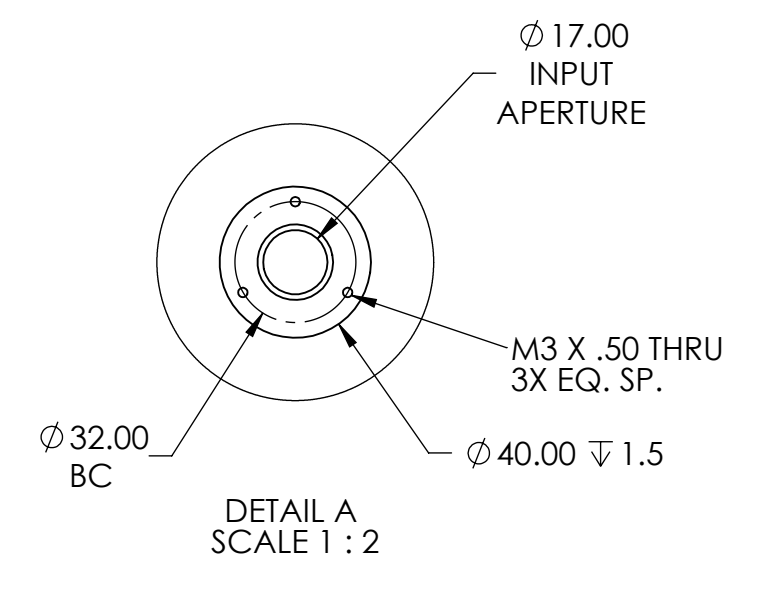

30mm Configuration

For Reference Only
Do NOT use for your design!

Contact CTI for the latest information on the product of your interest.

50mm Configuration

For Reference Only
Do NOT use for your design!

Contact CTI for the latest information on the product of your interest.